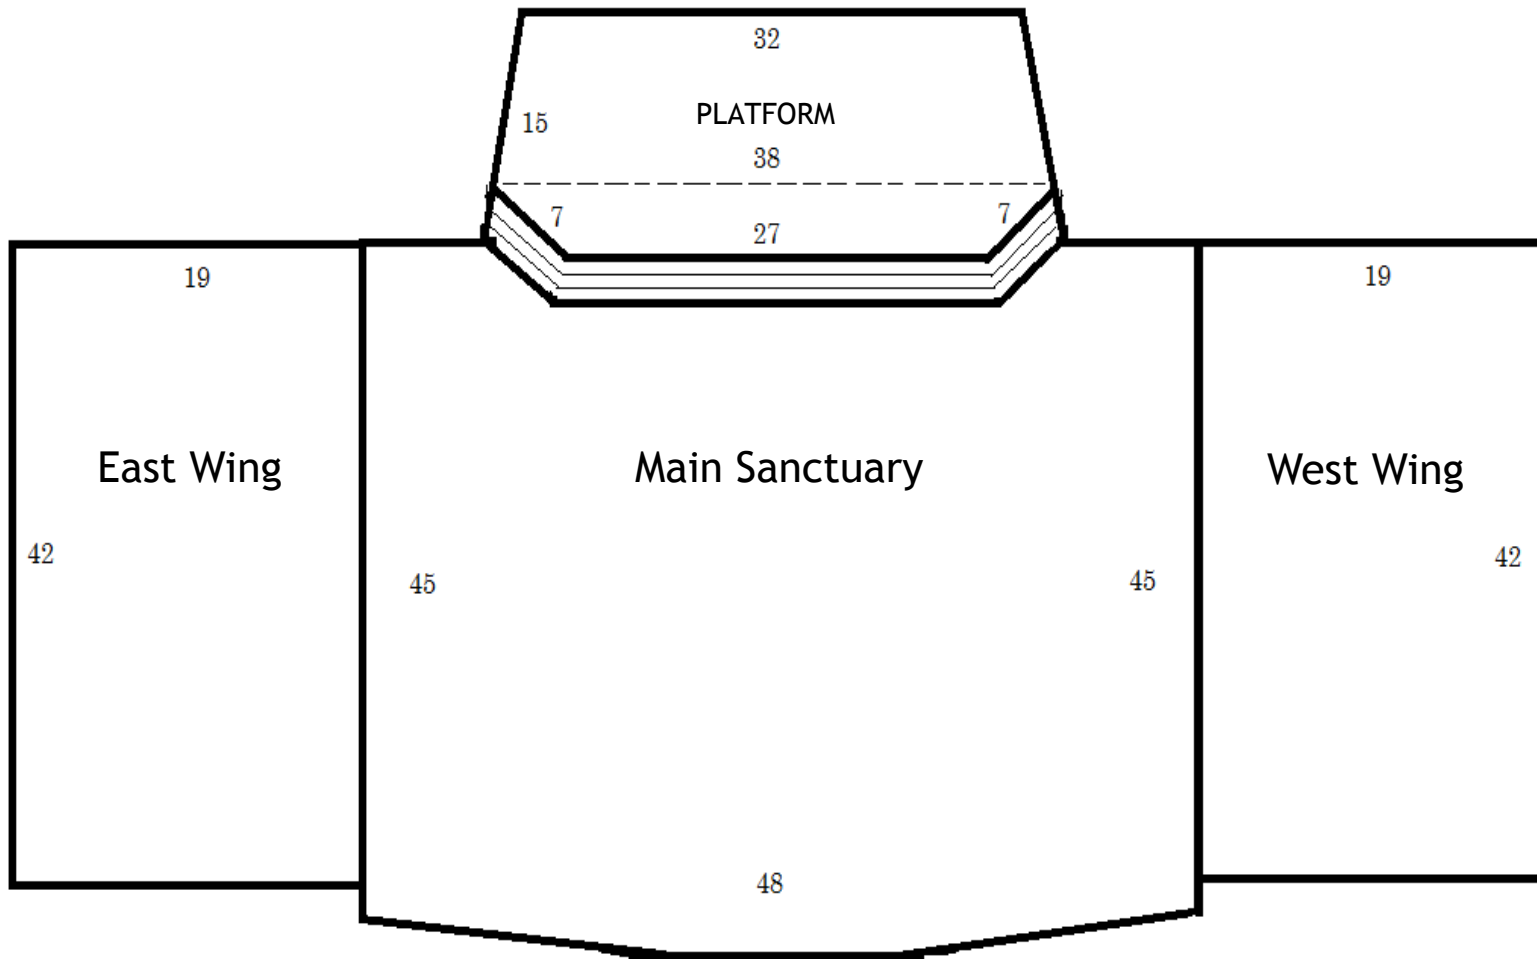

# CPV CHAPEL DIMENSIONS

\*all dimensions are in feet

## Other Room Dimensions in Chapel Building:

Foyer—28'x29'

Large Classroom - 26'x17'

Medium Classroom (one on the left when walking in building) - 18'x15'

Small Classroom (by restrooms) - 10'x15'