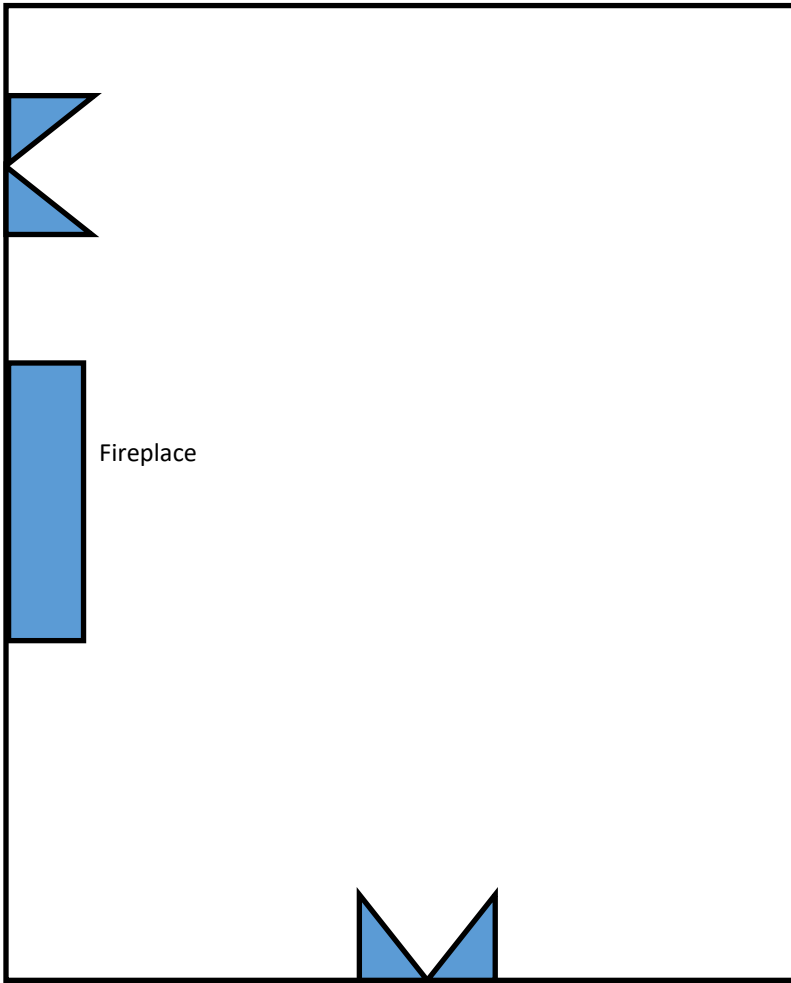

\$30 per day

Large White Board

Large White Board & Screen

HILLSIDE LODGE CLASSROOM

30' X 20'

Can seat up to 50 with no tables/30-40 with tables.

Climate controlled/WiFi

\$75 per day

**CHAPEL—
CLASSROOM A
26' X 17'**

Can seat up to 30 with no tables/20 with tables.
Climate controlled/WiFi
\$75 per day

**CHAPEL— CLASSROOM B
18' X 15'**

Can seat up to 20 with no tables/15 with tables.
Climate controlled/WiFi
\$75 per day

**CHAPEL— CLASSROOM C
10' X 15'**

Can seat up to 20 with no tables/10 with tables.
Climate controlled/WiFi
\$75 per day

**Side Dining Room
40' X 24'**

Can seat up to 60 with no tables/50 with tables.

Located in Dining Room Building.