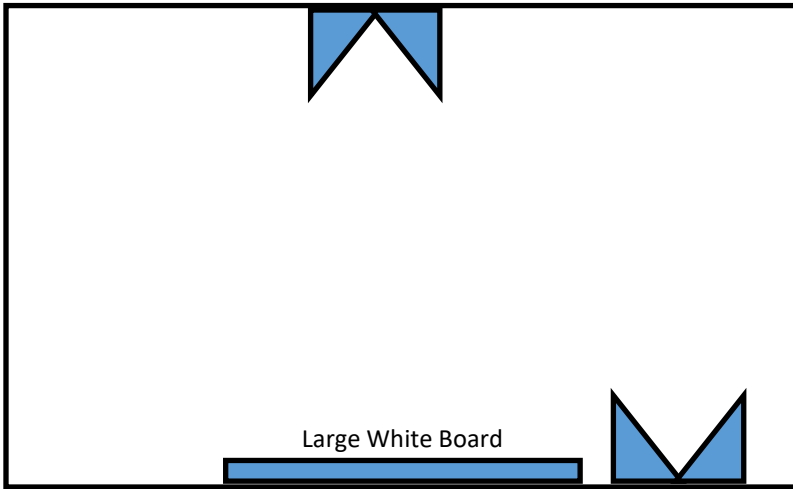

CRAFT HUT

42' X 18'

Can seat up to 35 with no tables/20 with tables. Climate controlled.

\$30 per day

SOFTBALL FIELD CLASSROOM

42' X 18'

Can seat up to 40 with no tables/30 with tables.

Climate controlled.

\$30 per day

Large White Board

Large White Board & Screen

HILLSIDE LODGE CLASSROOM

30' X 20'

Can seat up to 50 with no tables/30-40 with tables.

Climate controlled/WiFi

\$75 per day

**CHAPEL—
CLASSROOM A
26' X 17'**

Can seat up to 30 with no tables/20 with tables.
Climate controlled/WiFi
\$75 per day

**CHAPEL— CLASSROOM B
18' X 15'**

Can seat up to 20 with no tables/15 with tables.
Climate controlled/WiFi
\$75 per day