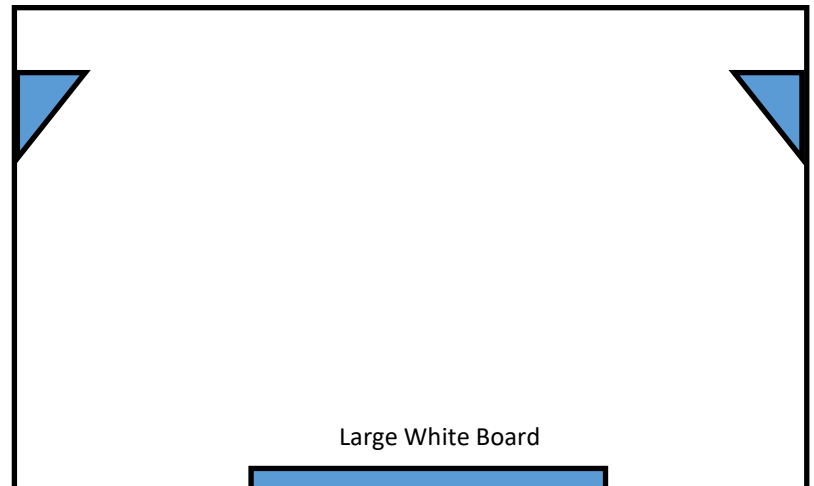

CRAFT HUT

42' X 18'

Can seat up to 35 with no tables/20 with tables. Climate controlled.

\$30 per day

SOFTBALL FIELD CLASSROOM

42' X 18'

Can seat up to 40 with no tables/30 with tables.

Climate controlled.

\$30 per day

Large White Board

Large White Board & Screen

HILLSIDE LODGE CLASSROOM

30' X 20'

Can seat up to 50 with no tables/30-40 with tables.

Climate controlled/WiFi

\$75 per day

**CHAPEL—
CLASSROOM A
26' X 17'**

Can seat up to 30 with no tables/20 with tables.
Climate controlled/WiFi
\$75 per day

**CHAPEL— CLASSROOM B
18' X 15'**

Can seat up to 20 with no tables/15 with tables.
Climate controlled/WiFi
\$75 per day